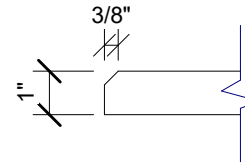

1 SIDE VIEW
1" = 1' 0"

2 EDGE DETAIL
3" = 1' 0"

3 PLAN VIEW
1" = 1' 0"

4 END VIEW
1" = 1' 0"

123 Columbia Court N. Chaska, MN 55318
www.acousticalsurfaces.com
1-800-854-2948

PRODUCT LINE: 1" Envirocoustic Design Panels - 2ft x 4ft - Beveled Edge - Askew