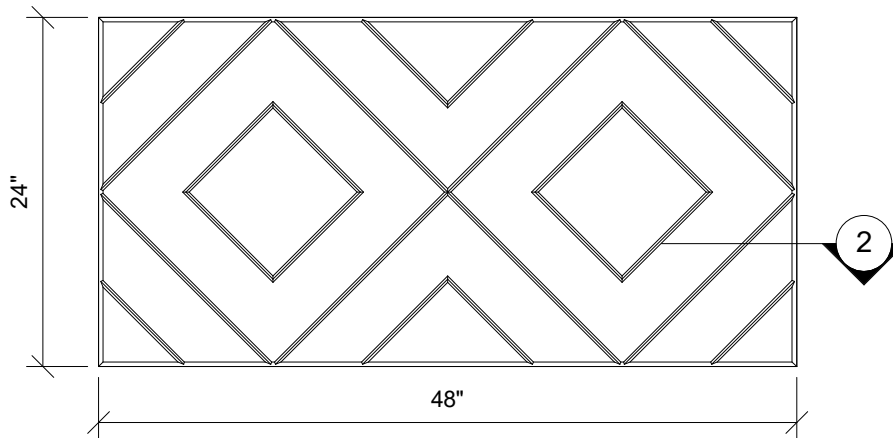

1 SIDE VIEW
1" = 1' 0"

2 EDGE DETAIL
3" = 1' 0"

3 PLAN VIEW
1" = 1' 0"

4 END VIEW
1" = 1' 0"

123 Columbia Court N. Chaska, MN 55318
www.acousticalsurfaces.com
1-800-854-2948

PRODUCT LINE: 1" Envirocoustic Design Panels - 2ft x 4ft - Beveled Edge - Askew